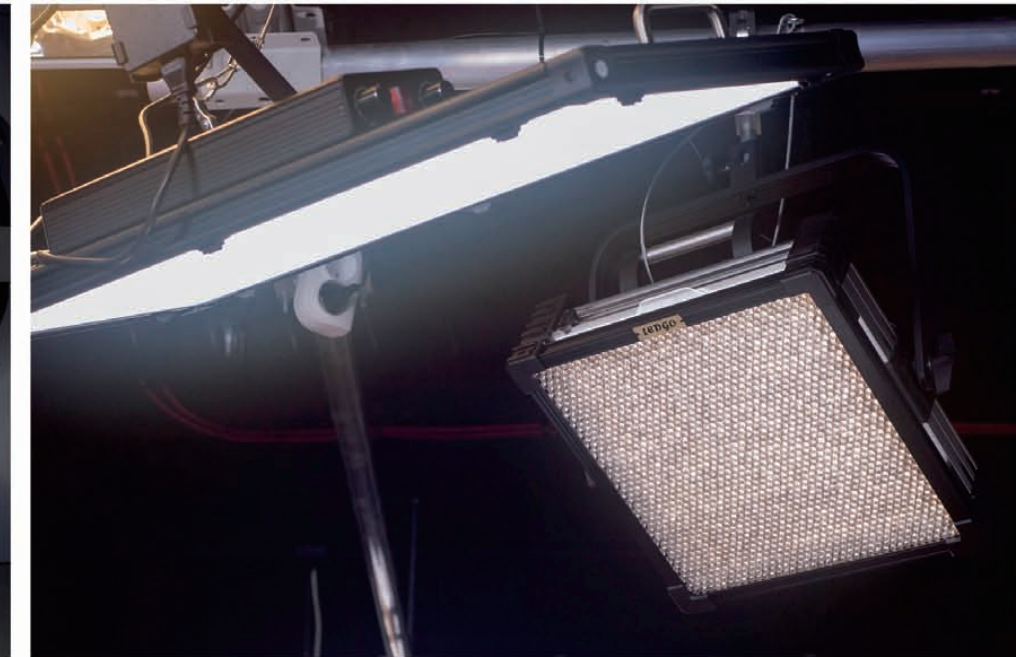

BROADCAST LED TECHNOLOGY LEADING FUTURE

This breakthrough soft lighting concept brings imaging professionals all the advantages of the finest LED lighting. Energy saving for professional TV channel, high brightness, bi-color optional, silent running with passive air cooling, 120° wide light dispersion, unmatched color fidelity with a TLCI rating of 94+ and Ra95+. Available in two versions: 144 watts and 288 watts.

Professional design with universal yoke system, for easy setting up a big studio and locking the fixture securely into an exact desired position. Adopt smart control functions which can be full controlled manually with WiFi APP or DMX.

Professional TV Studio by Ukraine Comtel

NEW UPDATED VERSION

The new model LG-T1440MCIII is a revolutionary range from LG-T1440MC which has battery mode included. With dual battery input, LG-T1440MCIII can easily run in 100% power. With standard dual Sony V-lock battery power, beautiful soft light needs no longer to be tethered to a room or truss, which allows the fixture to be operated in many locations.