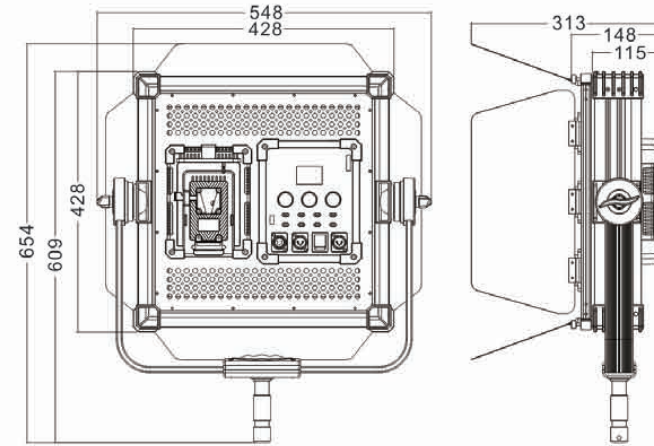

LIGHTING FEATURES

MagicHue

The first launch of LEDGO MagicHue is available in two sizes: G260 in 260W and G160 in 160W. The G560 in 560W is coming soon.

The medium-sized G260 with a light emitting surface of 858*613mm is perfectly used in full kinds of scenes,

while G160 is more compact and portable, which is about three-fifths of the G260's size and is convenient especially for many location shooting.

Both of the G260 and G160 models are with the same LEDGO function software,

that provides full color adjustment and special effects features.

LG-G160

CRI(Ra): 95
Power: 160W
Power Source: 48V3.34A DC, 100-240V AC, Sony V-lock battery
Color Temperature: 2700K-7500K
Illumination(LM): 2700K: 9760LM 7500K: 10880LM
Illumination(LUX): 2700K: 4530LUX@1M 7500K: 5650LUX@1M
Brightness Control: WiFi APP, 2.4G, DMX and Dimmer
Dimension: 548mm*609mm*148mm
Weight: about 6.7kg