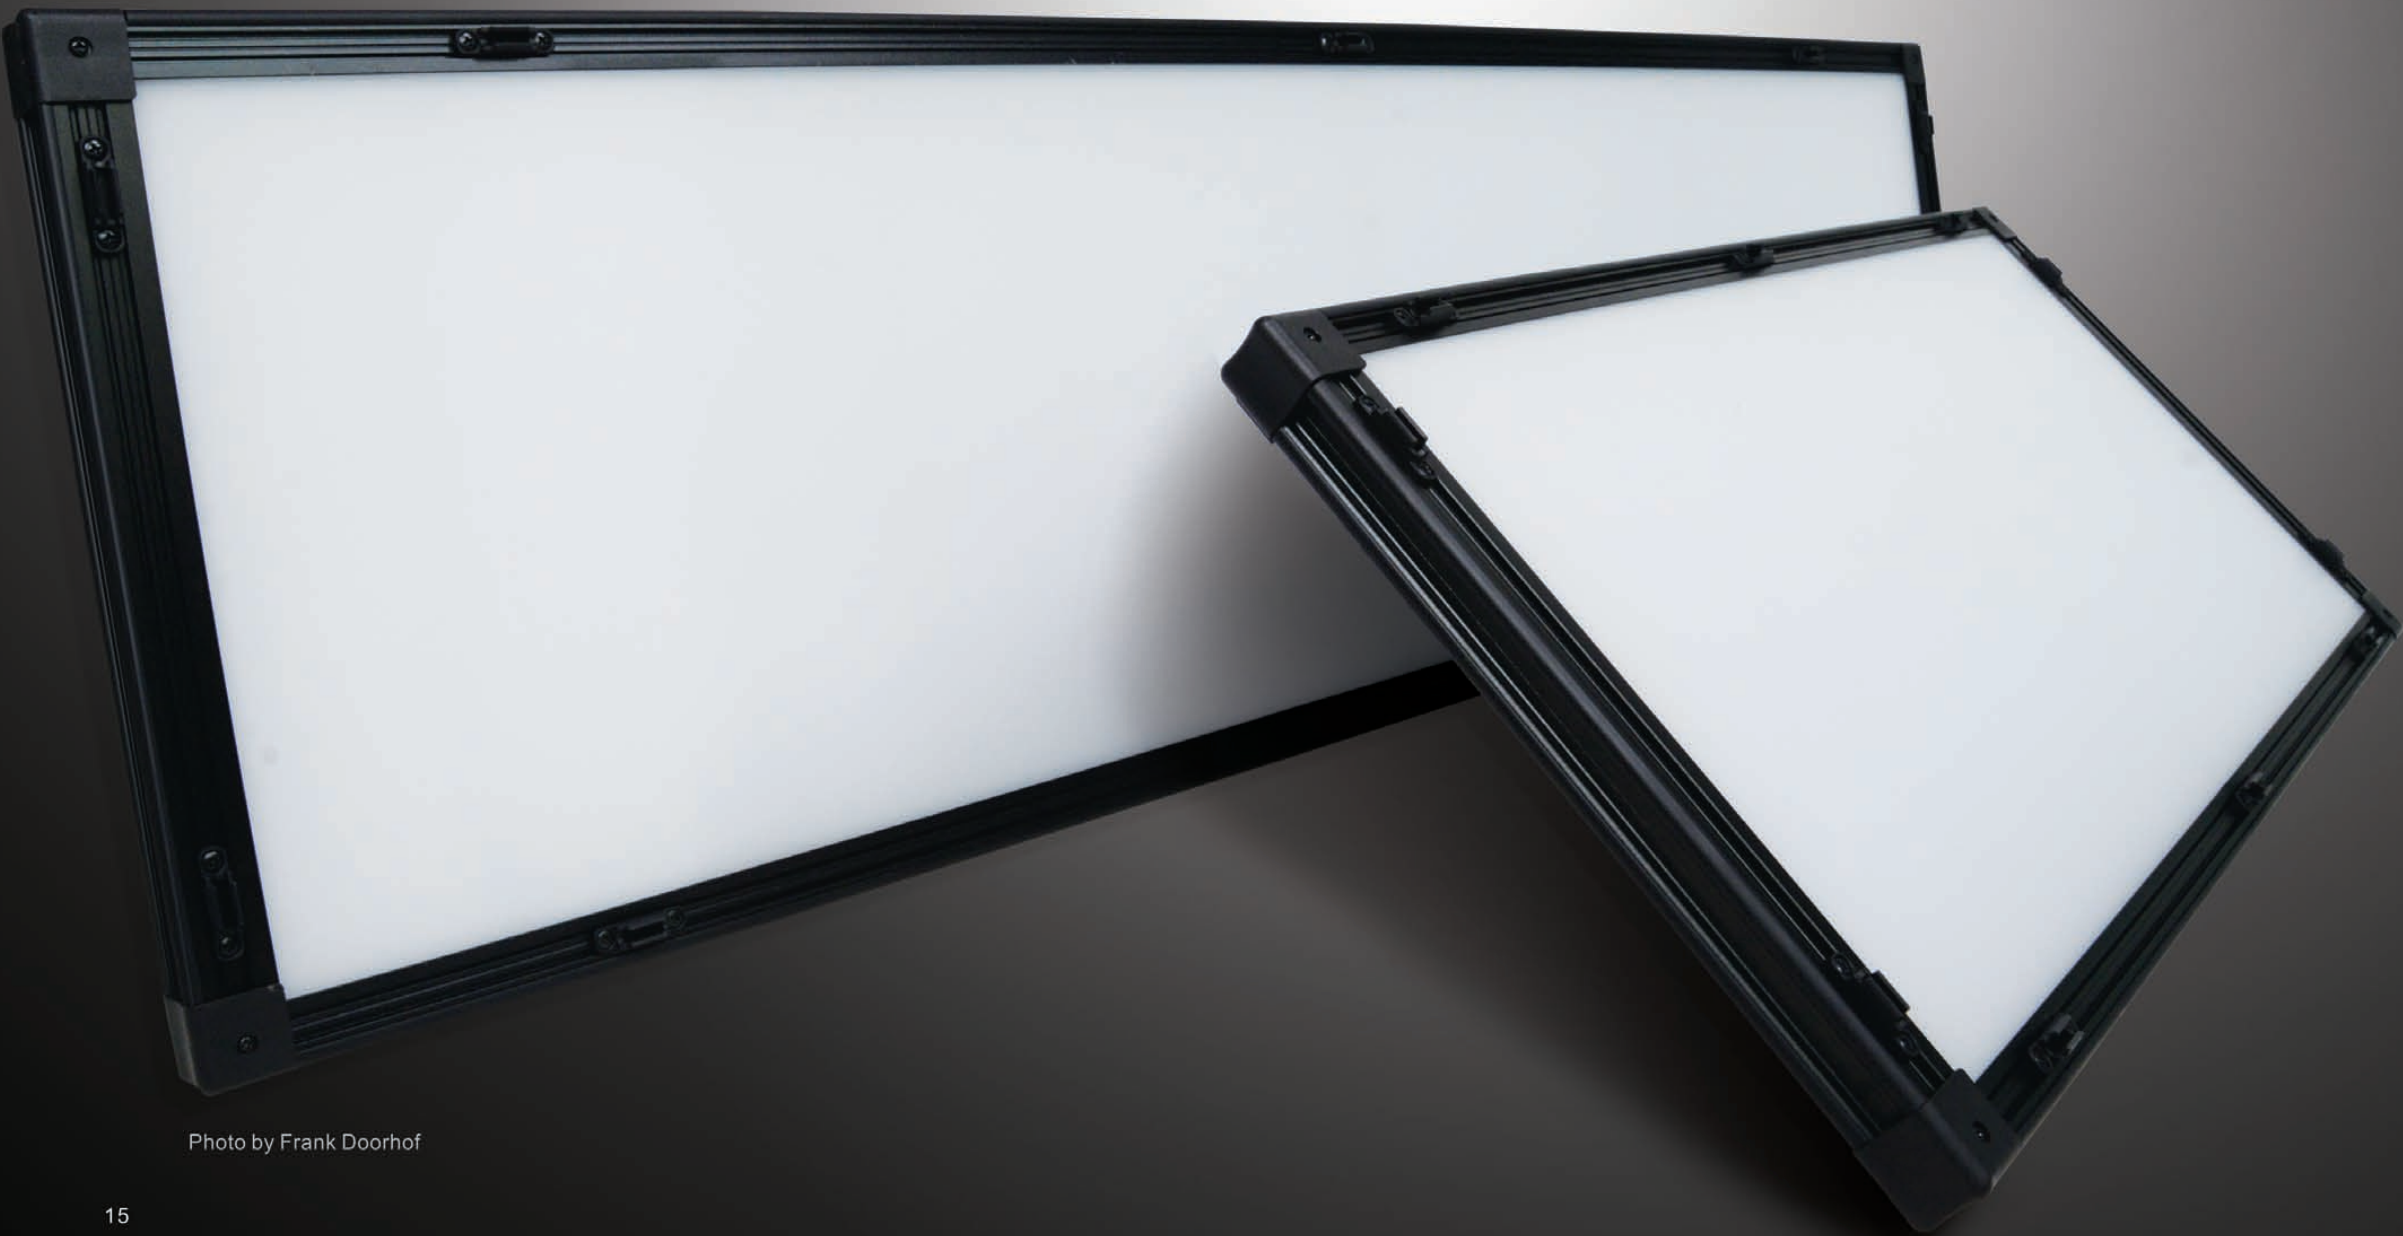

MagicHue amazing lighting effects make it easier and faster match a location light source, adopt separate buttons for controlling menu list, can be simply selected from the list.

Ledgo

LED Studio Light

Ultra thin · Ultra soft