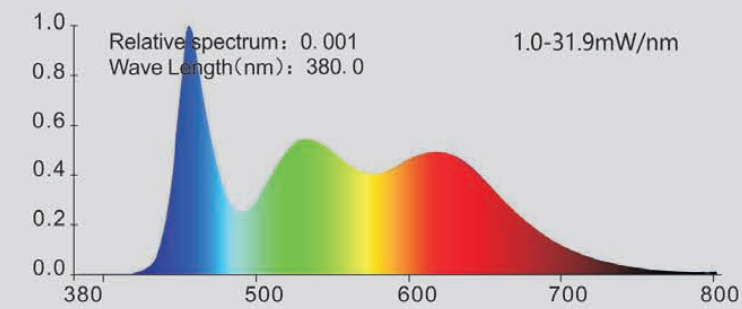

LEDGO RA:95