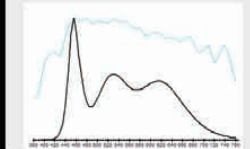

The new highly-efficient 5600K LED Fresnel light from LEDGO gives you incredible flexibility by acting as either a spot or flood light.

Built to take a beating. Quality of LEDGO's Fresnel Lights is trustworthy.