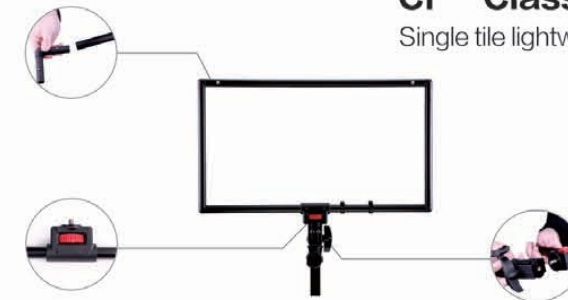

VERSATILE OPTIONAL ACCESSORIES

Rainproof

The best choice for rainy day shooting

1kit, 2kit
External battery
 supplies electricity

CHOOSE FROM 2 VERSATILE KIT FRAME TYPES.

CF – Classic Frame

Single tile lightweight detachable/portable frame.