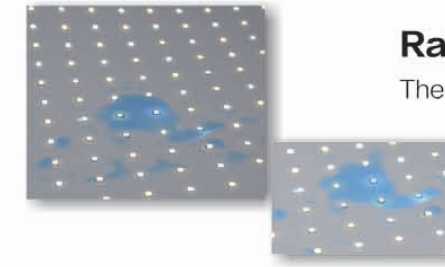

VERSATILE OPTIONAL ACCESSORIES