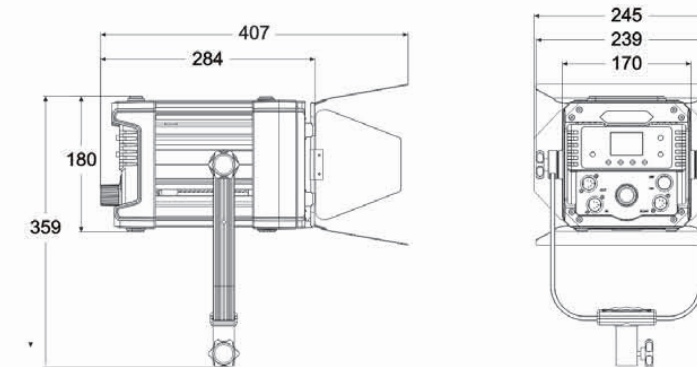

LG-D1200M

CRI(Ra): 95
 Power: 120W
 Power Source: Input 100-240V Output 24V 6.6A
 Color Temperature: 5600K
 Illumination(LM): 7980LM
 Illumination(LUX): Spot 9°: 53979 LUX@1M;
 Flood 46°: 10256 LUX@1M;
 Brightness Control: WiFi, 2.4G, DMX and Dimmer
 Dimension: 407mm*359mm*245mm
 Weight: About 5.2kg