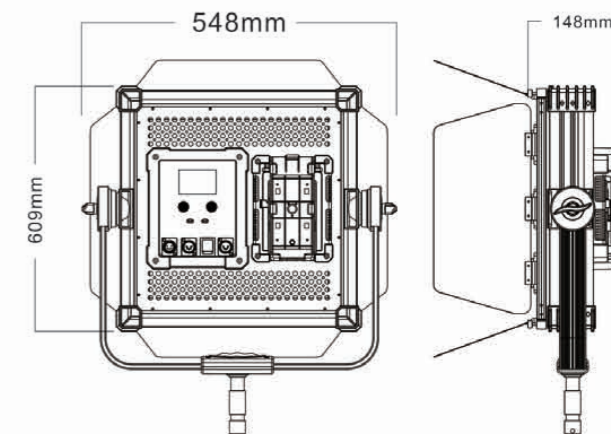

LG-S150MC

CRI(Ra): 95
Power: 150W
Power Source: 48V DC 3.34A, 100-240V AC,
Sony V-lock battery
Color Temperature: 2700K-7500K
Illumination(LM): 12122LM
Illumination(LUX): 2700K: 4788LUX@1M
7500K: 5412LUX@1M
Brightness Control: WiFi APP, 2.4G, DMX and dimmer,
Dimension: 548mm*609mm*148mm
Weight: about 6.7kg