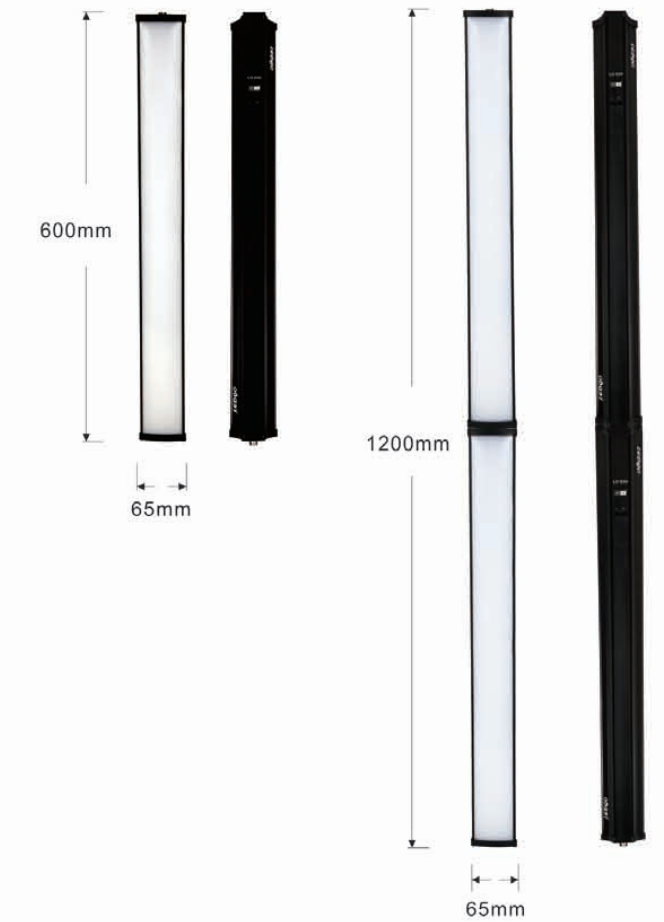

LG-1822U U-Frame Green Screen Kit

- 1 - Aluminum U-Shaped Green Screen Frame
- 1 - Chroma Green Background Cloth
- 1 - Nylon Carry Case