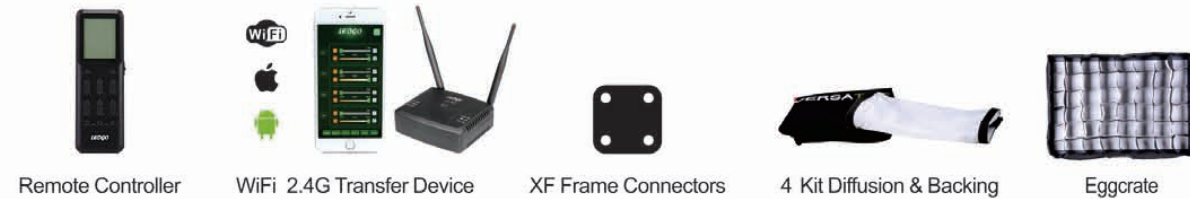

VERSATILE V116C

LG-V116C 1K

CRI:95
 Power:57.6W
 Power Source: 15V7.5A DC, 100-240V AC, Sony V-lock battery, Sony NP-F750/970 Battery(W/LG-15V battery adapter)
 Color Temperature:3200K - 5600K
 Illumination(LUX):5600K:1768LUX@1M
 3200K:1800LUX@1M
 Brightness Control:WiFi APP, 2.4G and Dimmer
 Dimension: 600*480*60mm
 Weight:About 0.83kg
 Classic Frame

VERSATILE OPTIONAL ACCESSORIES

Rainproof

The best choice for rainy day shooting

1kit, 2kit
External battery
 supplies electricity

CHOOSE FROM 2 VERSATILE KIT FRAME TYPES.

CF – Classic Frame

Single tile lightweight detachable/portable frame.