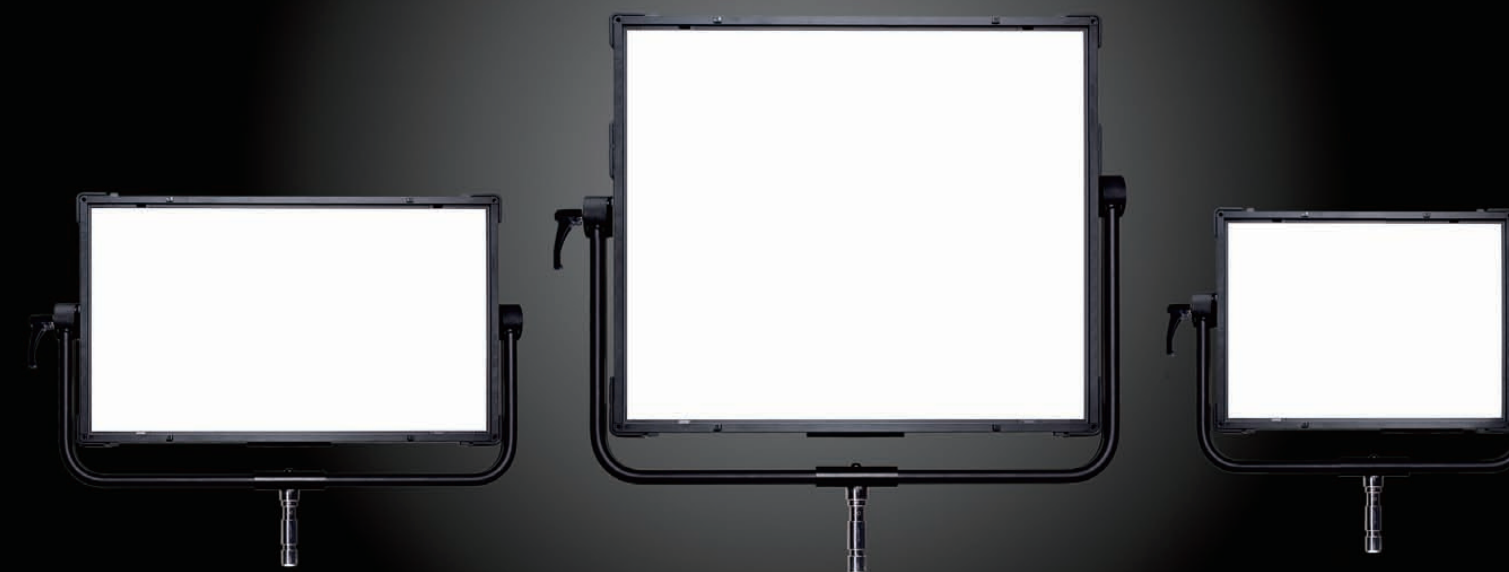

2004lux/186fc@3m/9.9'

7500K: 18000lux/1672fc@1m/3.3'

2413lux/224fc@3m/9.9'

Brightness Control: WiFi APP, 2.4G, DMX and Dimmer

Dimension: 823*633*161mm/32*25*6"

Weight: about 13KG/28.7lb

Optional accessories: Barn doors / Softbox / Eggcrate