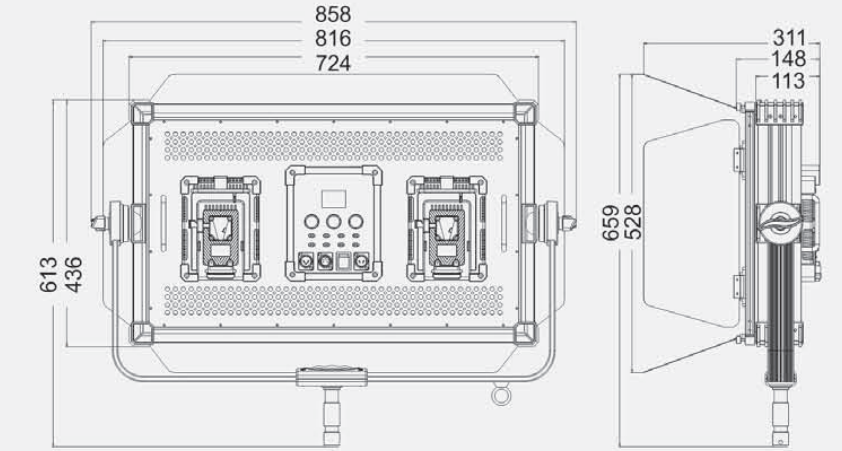

New LEDGO technical and redefining soft light, high brightness output provide fast lighting solutions and high-matching field lighting for multiple scenes.

LG-G260

CRI(Ra): 95
 Power: 260W
 Power Source: 48V5.8A DC, 100-240V AC
 Color Temperature: 2700K-7500K
 Illumination(LM): 2700K: 15887LM 7500K:18617LM
 Illumination(LUX): 2700K: 5457LUX@1M 7500K: 6338LUX@1M
 Brightness Control: WiFi APP, 2.4G, DMX and Dimmer
 Dimension: 858mm*613mm*148mm
 Weight: about 11kg