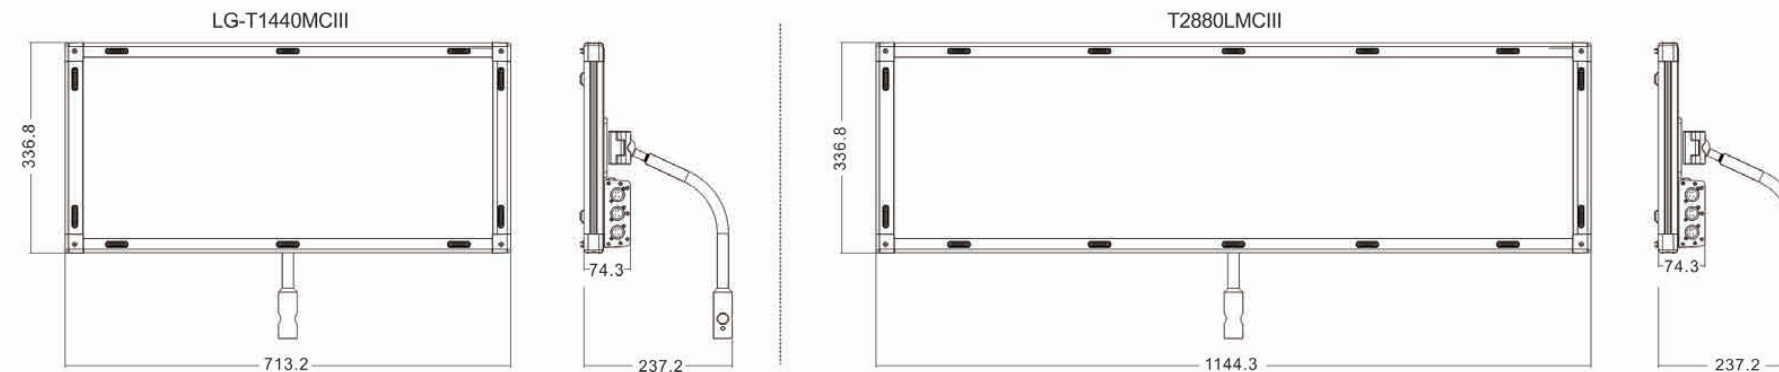

OPTIONAL ACCESSORIES: